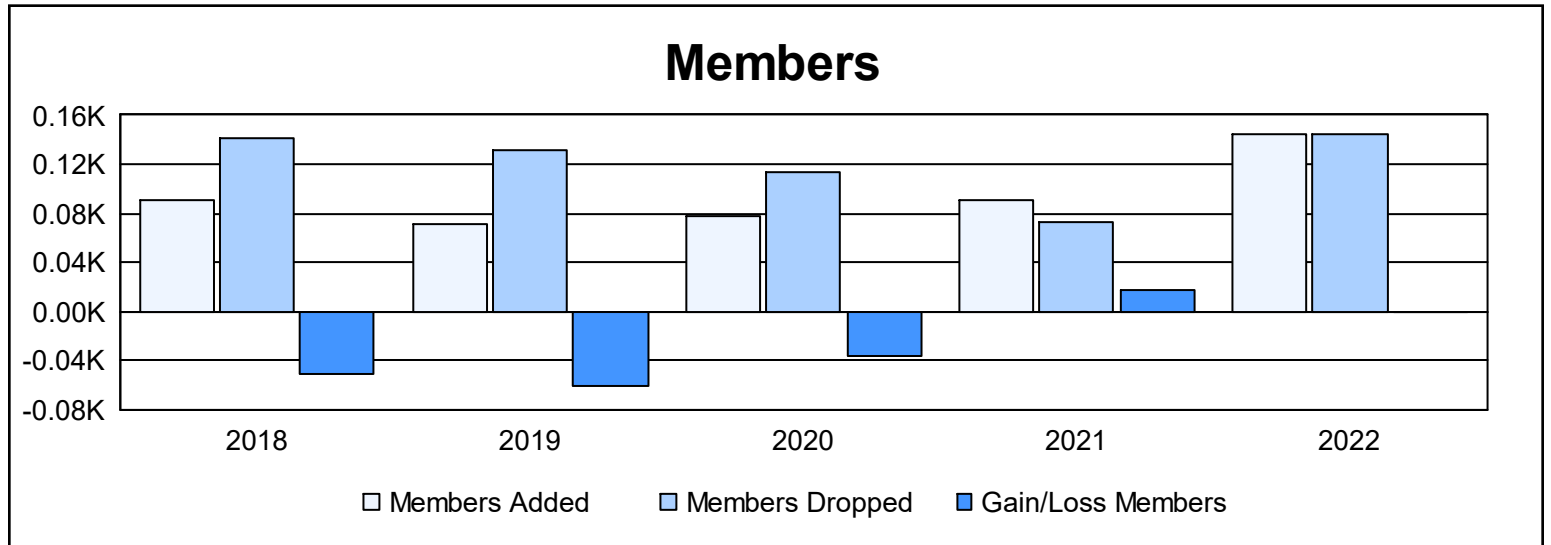

Year	New Clubs	Dropped Clubs	Gain/ Loss Clubs	New Members	Charter Members	Reinstate Members	Transfer Members	Total Member Added	Total Members Dropped	Gain/ Loss Members
2017-2018	0	0	0	78	3	5	4	90	141	-51
2018-2019	0	1	-1	63	2	5	1	71	131	-60
2019-2020	0	1	-1	65	3	7	2	77	113	-36
2020-2021	1	0	1	68	18	2	2	90	72	18
2021-2022	1	3	-2	89	41	11	3	144	145	-1
<b>Average</b>	<b>0</b>	<b>1</b>	<b>-1</b>	<b>73</b>	<b>13</b>	<b>6</b>	<b>2</b>	<b>94</b>	<b>120</b>	<b>-26</b>

### Membership Composition June 2022 Cumulative