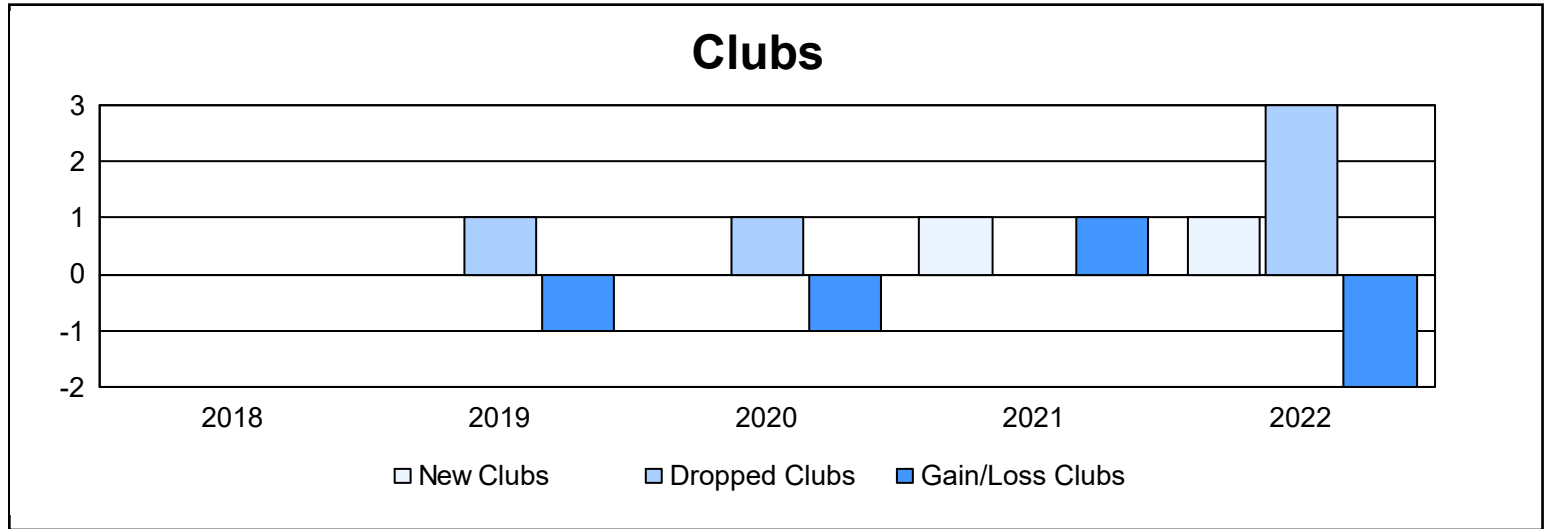

Year	New Clubs	Dropped Clubs	Gain/ Loss Clubs	New Members	Charter Members	Reinstate Members	Transfer Members	Total Member Added	Total Members Dropped	Gain/ Loss Members
2017-2018	0	0	0	78	3	5	4	90	141	-51
2018-2019	0	1	-1	63	2	5	1	71	131	-60
2019-2020	0	1	-1	65	3	7	2	77	113	-36
2020-2021	1	0	1	68	18	2	2	90	72	18
2021-2022	1	3	-2	89	41	11	3	144	145	-1
<b>Average</b>	<b>0</b>	<b>1</b>	<b>-1</b>	<b>73</b>	<b>13</b>	<b>6</b>	<b>2</b>	<b>94</b>	<b>120</b>	<b>-26</b>

### Membership Composition June 2022 Cumulative