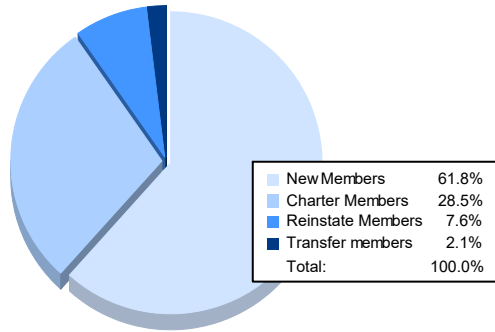

Year	New Clubs	Dropped Clubs	Gain/ Loss Clubs	New Members	Charter Members	Reinstate Members	Transfer Members	Total Member Added	Total Members Dropped	Gain/ Loss Members
2017-2018	0	0	0	78	3	5	4	90	141	-51
2018-2019	0	1	-1	63	2	5	1	71	131	-60
2019-2020	0	1	-1	65	3	7	2	77	113	-36
2020-2021	1	0	1	68	18	2	2	90	72	18
2021-2022	1	3	-2	89	41	11	3	144	145	-1
<b>Average</b>	<b>0</b>	<b>1</b>	<b>-1</b>	<b>73</b>	<b>13</b>	<b>6</b>	<b>2</b>	<b>94</b>	<b>120</b>	<b>-26</b>

### Membership Composition June 2022 Cumulative